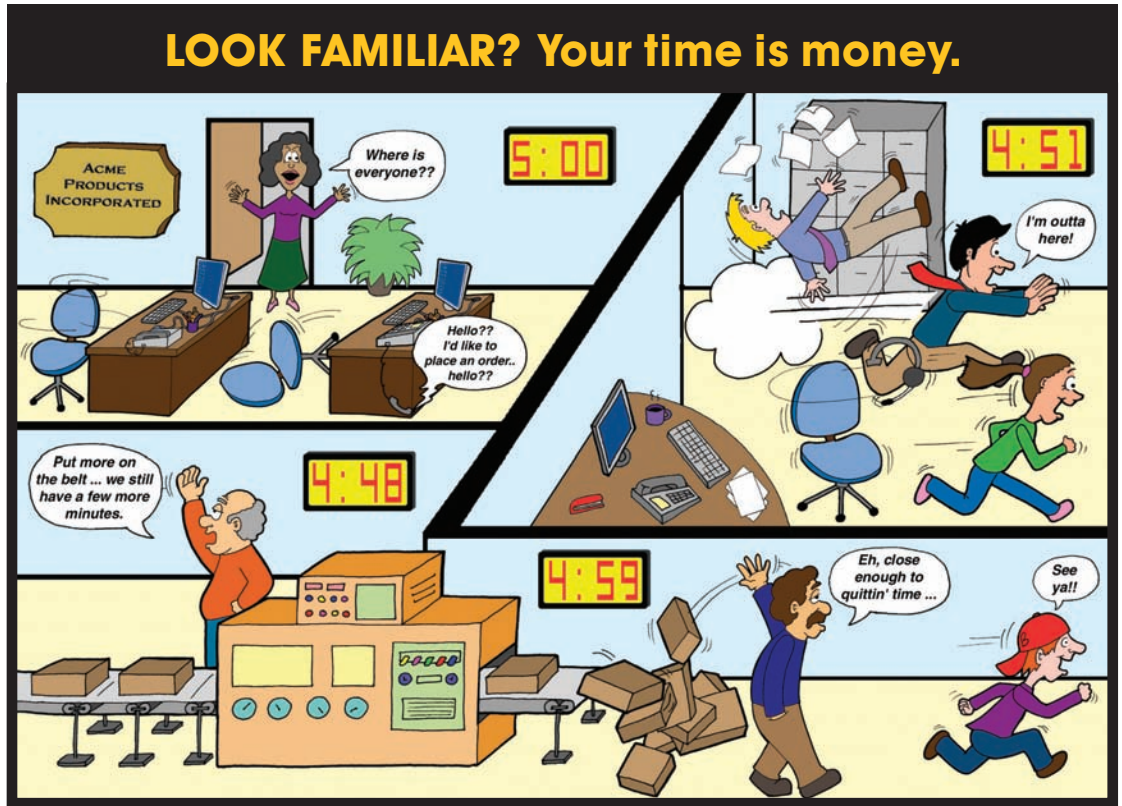

FINALLY!!!

A SIMPLE SOLUTION TO YOUR OUT-OF-SYNC CLOCK PROBLEMS

LOOK FAMILIAR? Your time is money.

Let TimeTrax Sync add to your bottom line!

Hang a clock any place, any time — all with the exact same time.

THIS IS NOT AN ATOMIC CLOCK

The **PERFECT WIRELESS TIME SOLUTION** for any facility type.

Pyramid
Time Keeping Made Simple

WIRELESS SYNCHRONIZED "CLOCKS IN A BOX" TIME SOLUTION BUNDLES

- 30-Day money back guarantee
- No FCC site license needed
- 5-Year warranty
- 150,000 sq. ft. guaranteed coverage (more upon request)
- Automatically adjusts for Daylight Savings Time
- Automatically resets after power outages
- Self installation, no experience needed, truly plug and play
- No additional costs
- Syncs your networked computers to the same time
- Made in the USA