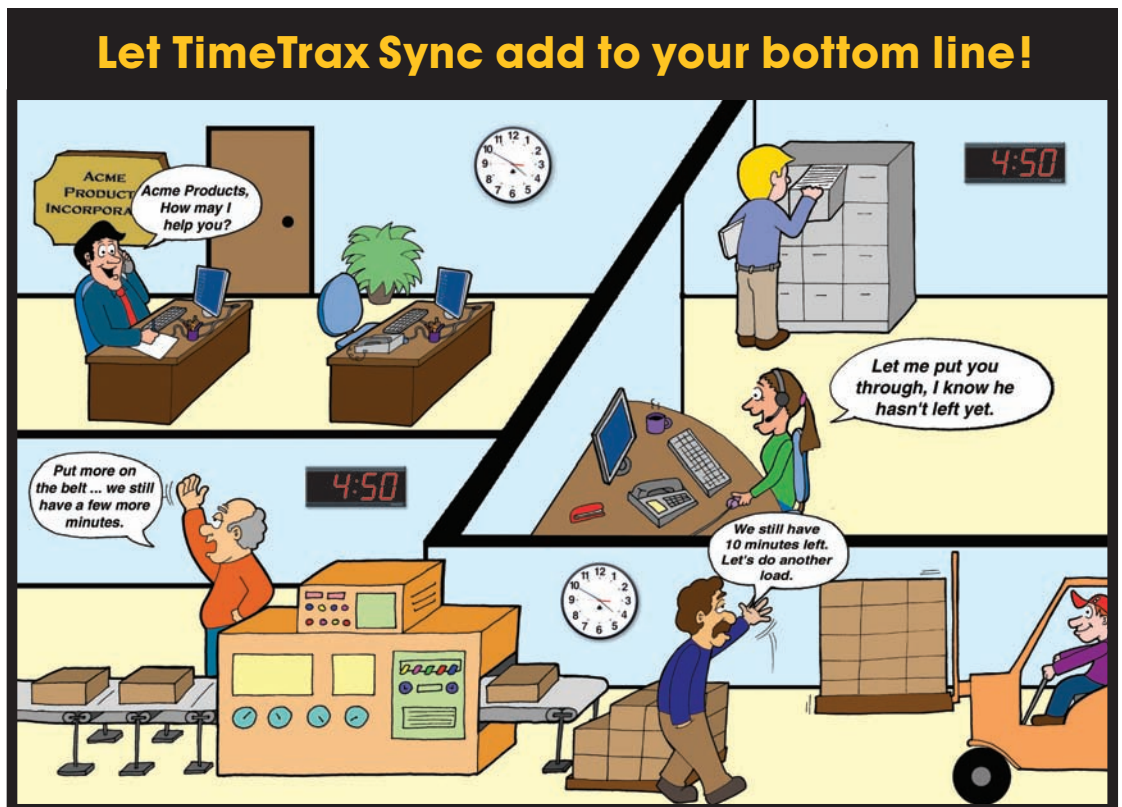

FINALLY!!!

A SIMPLE SOLUTION TO YOUR OUT-OF-SYNC CLOCK PROBLEMS

LOOK FAMILIAR? Your time is money.

Let TimeTrax Sync add to your bottom line!

Hang a clock any place, any time — all with the exact same time.

THIS IS NOT AN ATOMIC CLOCK

The **PERFECT WIRELESS TIME SOLUTION** for any facility type.

Pyramid
Time Keeping Made Simple

WIRELESS SYNCHRONIZED "CLOCKS IN A BOX" TIME SOLUTION BUNDLES

- 30-Day money back guarantee
- No FCC site license needed
- 5-Year warranty
- 150,000 sq. ft. guaranteed coverage (more upon request)
- Automatically adjusts for Daylight Savings Time
- Automatically resets after power outages
- Self installation, no experience needed, truly plug and play
- No additional costs
- Syncs your networked computers to the same time
- Made in the USA

LIST PRICE ~~\$2381.00~~

YOU PAY **\$1999.00**

Pyramid's TimeTrax Sync Wireless "Clocks in a Box" bundle is all you need to get your facility clocks working on the same time. This pre-engineered solution will get your facility up and rolling quickly at an affordable price. For convenience and true plug-and-play installation, everything you need is all in one box. The dependable 915MHz radio frequency transmits a signal to wireless system clocks. It is ideally suited for corporate, industrial, healthcare and schools. The system time source is NTP with optional GPS. Bell scheduling is also available making the "Clocks in a Box" the perfect starter solution for all your synchronized timing needs.